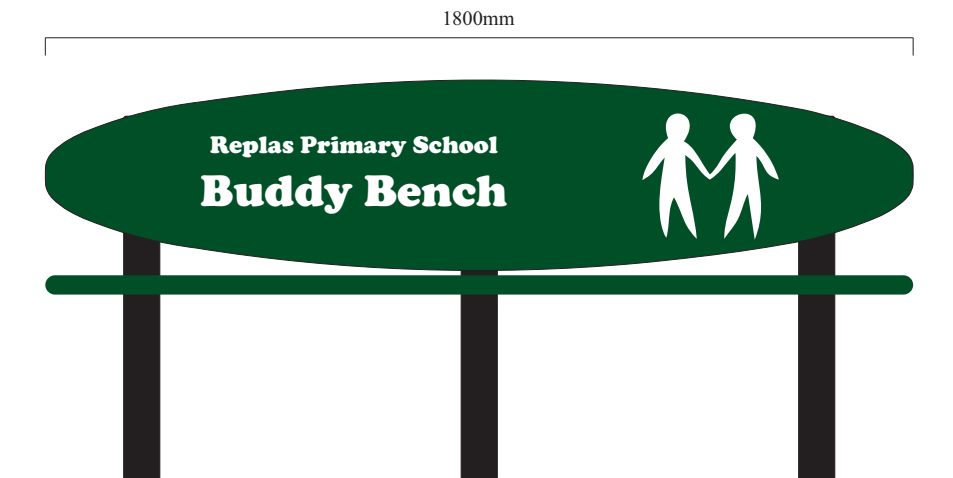

Replas Signs

Buddy Bench - 1800 mm

Replas Signs

Buddy Bench - 900 mm