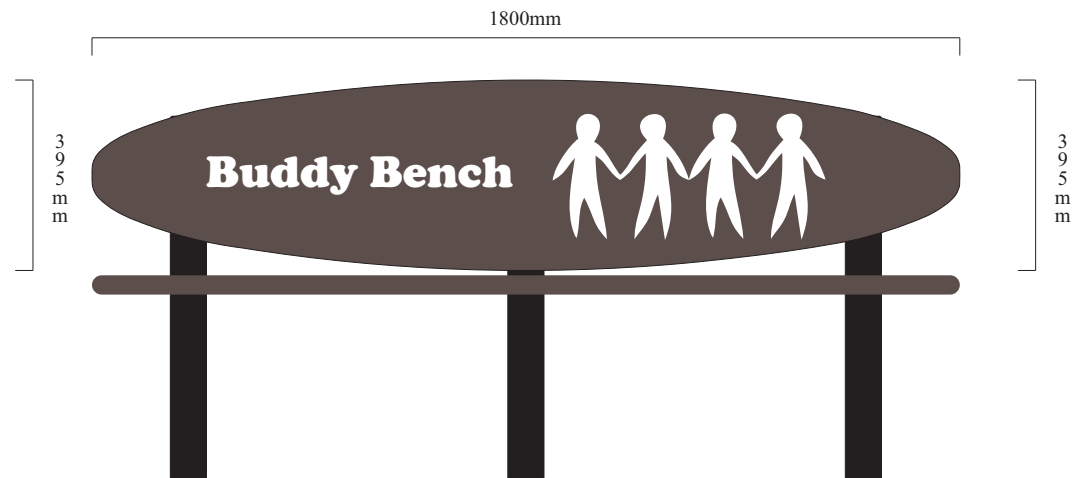

Replas Signs

Buddy Bench - 1800 mm

Replas Signs

Buddy Bench - 900 mm