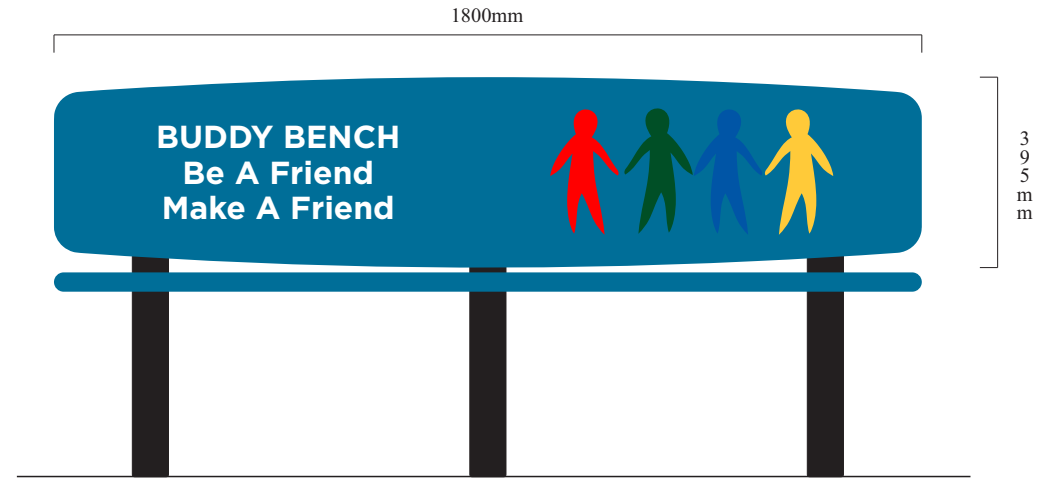

Replas Signs

Buddy Bench - 1800 mm

Replas Signs

Buddy Bench - 900 mm