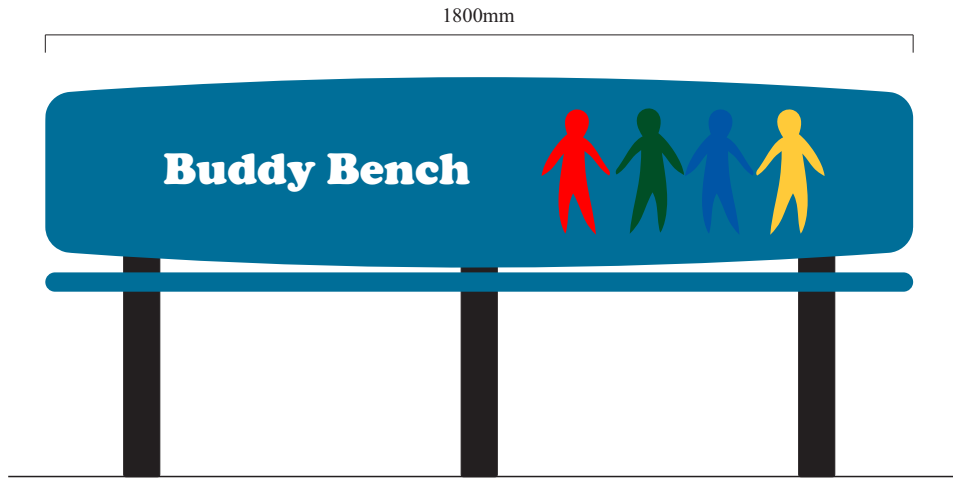

Replas Signs

Buddy Bench - 1800 mm

Replas Signs

Buddy Bench - 900 mm