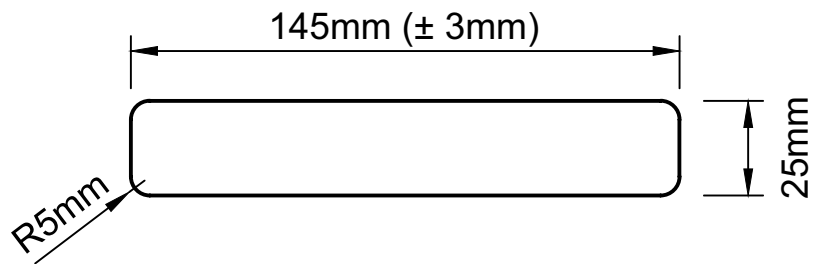

Endurodeck can be manufactured to any length.

Endurodeck Grooved

Endurodeck Fascia

Endurodeck Colours	
Teak	Smoke
Maple	Copper