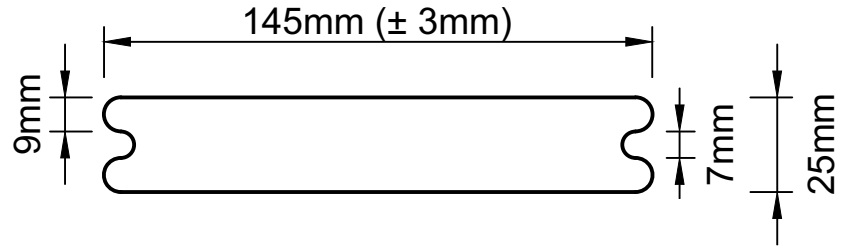

Endurodeck can be manufactured to any length.

Endurodeck Grooved

Endurodeck Fascia

Endurodeck Colours	
Teak	Smoke
Maple	Copper