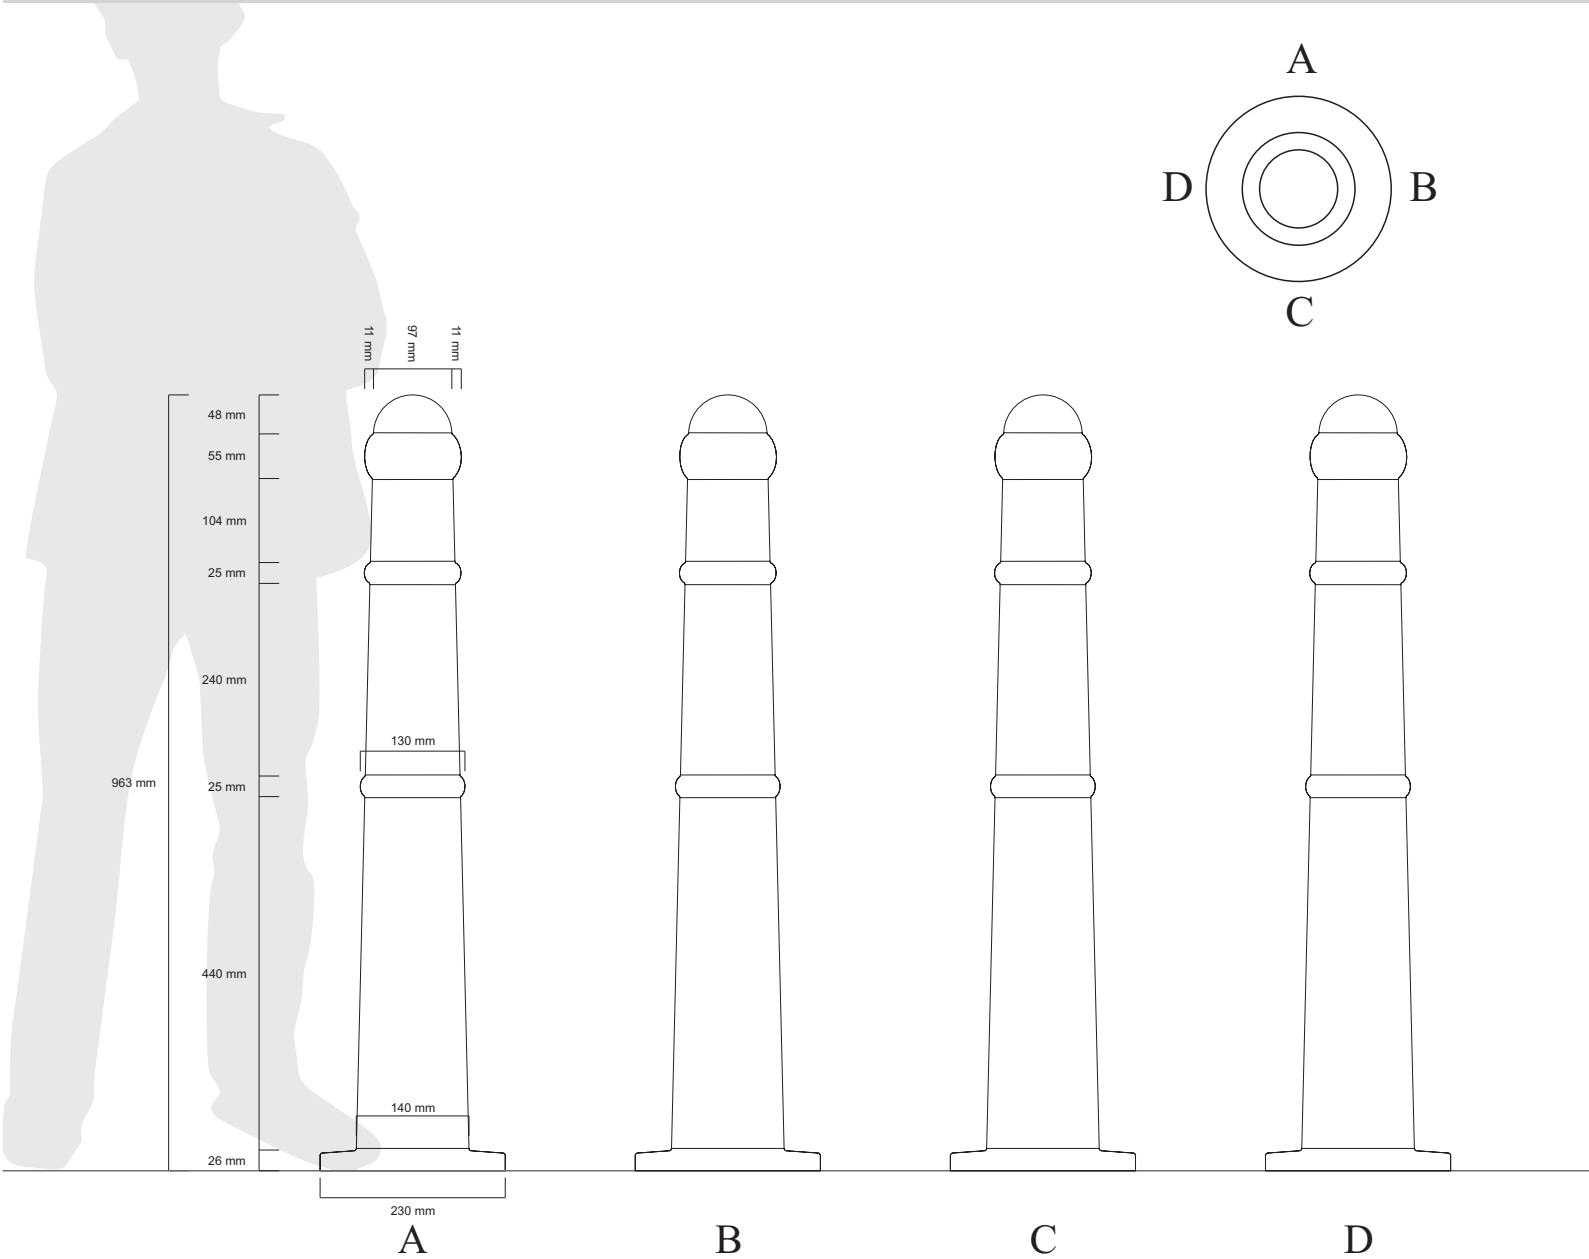

# Maritime Bollard

## Specifications

**Colours available:** Black

**Wall thickness:** 20 mm

**Installation depth:** Secured flush to ground level

**Max bollards per pallet:** 50

*Measurements are subject to a 2-3 mm variance due to expansion and contraction of Replas Recycled Plastic*