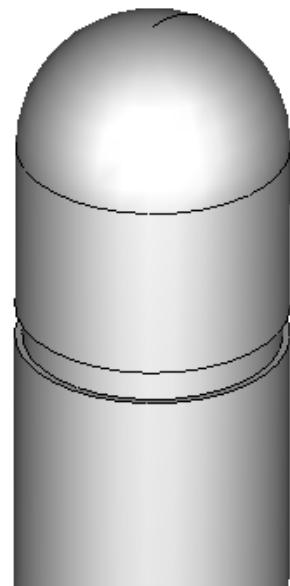

150mm Round Bollard

Standard Modifications

Mod # 3: Single Collar Route

Mod # 6: Double Collar Route

**Refer to individual modification sheets for individual specifications*

Mod
3

Mod
6

Bollard Modification

150 mm Round Bollard - Modification #3

Route

Distance from top of bollard to top of route: **175mm**

Route size: **19mm**

Bollard Modification

150 mm Round Bollard - Modification #6

Route

Distance from top of bollard to top of route: **175mm**

Distance from bottom of route to top of route: **100mm**

Route size: **19mm**