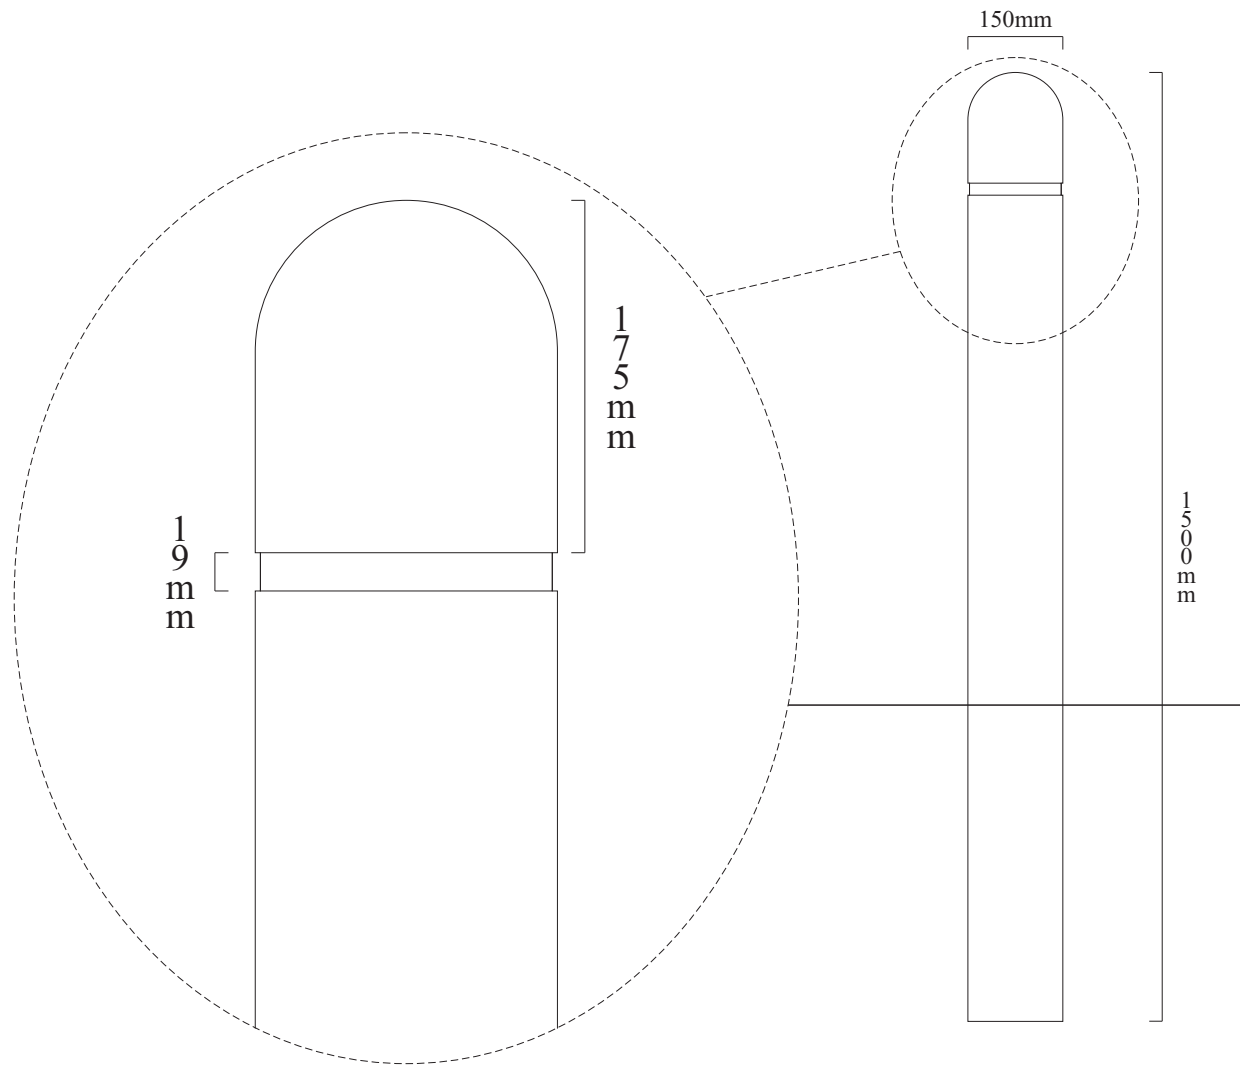

150mm Round Bollard

Standard Modifications

Mod # 3: Single Collar Route

Mod # 6: Double Collar Route

**Refer to individual modification sheets for individual specifications*

Mod
3

Mod
6

Bollard Modification

150 mm Round Bollard - Modification #3

Route

Distance from top of bollard to top of route: **175mm**

Route size: **19mm**

Bollard Modification

150 mm Round Bollard - Modification #6

Route

Distance from top of bollard to top of route: **175mm**

Distance from bottom of route to top of route: **100mm**

Route size: **19mm**