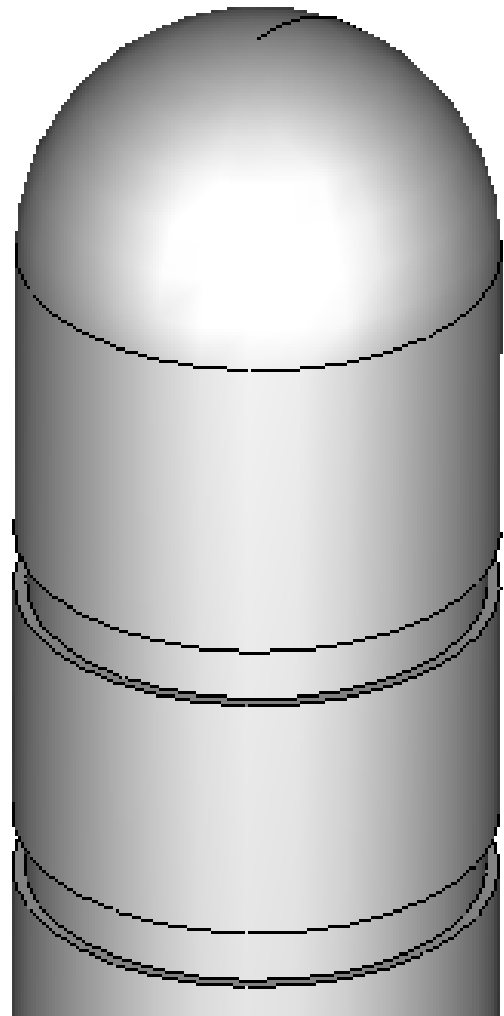

150mm Round Bollard

Standard Modifications

Mod # 3: Single Collar Route

Mod # 6: Double Collar Route

**Refer to individual modification sheets for individual specifications*

Mod
3

Mod
6

Bollard Modification

150 mm Round Bollard - Modification #3

Route

Distance from top of bollard to top of route: **175mm**

Route size: **19mm**

Bollard Modification

150 mm Round Bollard - Modification #6

Route

Distance from top of bollard to top of route: **175mm**

Distance from bottom of route to top of route: **100mm**

Route size: **19mm**