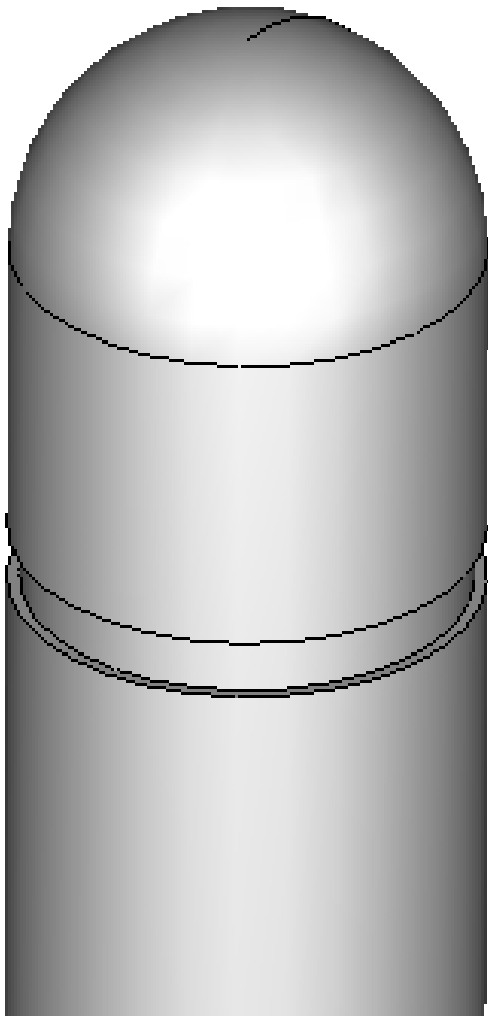

150mm Round Bollard

Standard Modifications

Mod # 3: Single Collar Route

Mod # 6: Double Collar Route

**Refer to individual modification sheets for individual specifications*

Mod
3

Mod
6

Bollard Modification

150 mm Round Bollard - Modification #3

Route

Distance from top of bollard to top of route: **175mm**

Route size: **19mm**

Bollard Modification

150 mm Round Bollard - Modification #6

Route

Distance from top of bollard to top of route: **175mm**

Distance from bottom of route to top of route: **100mm**

Route size: **19mm**