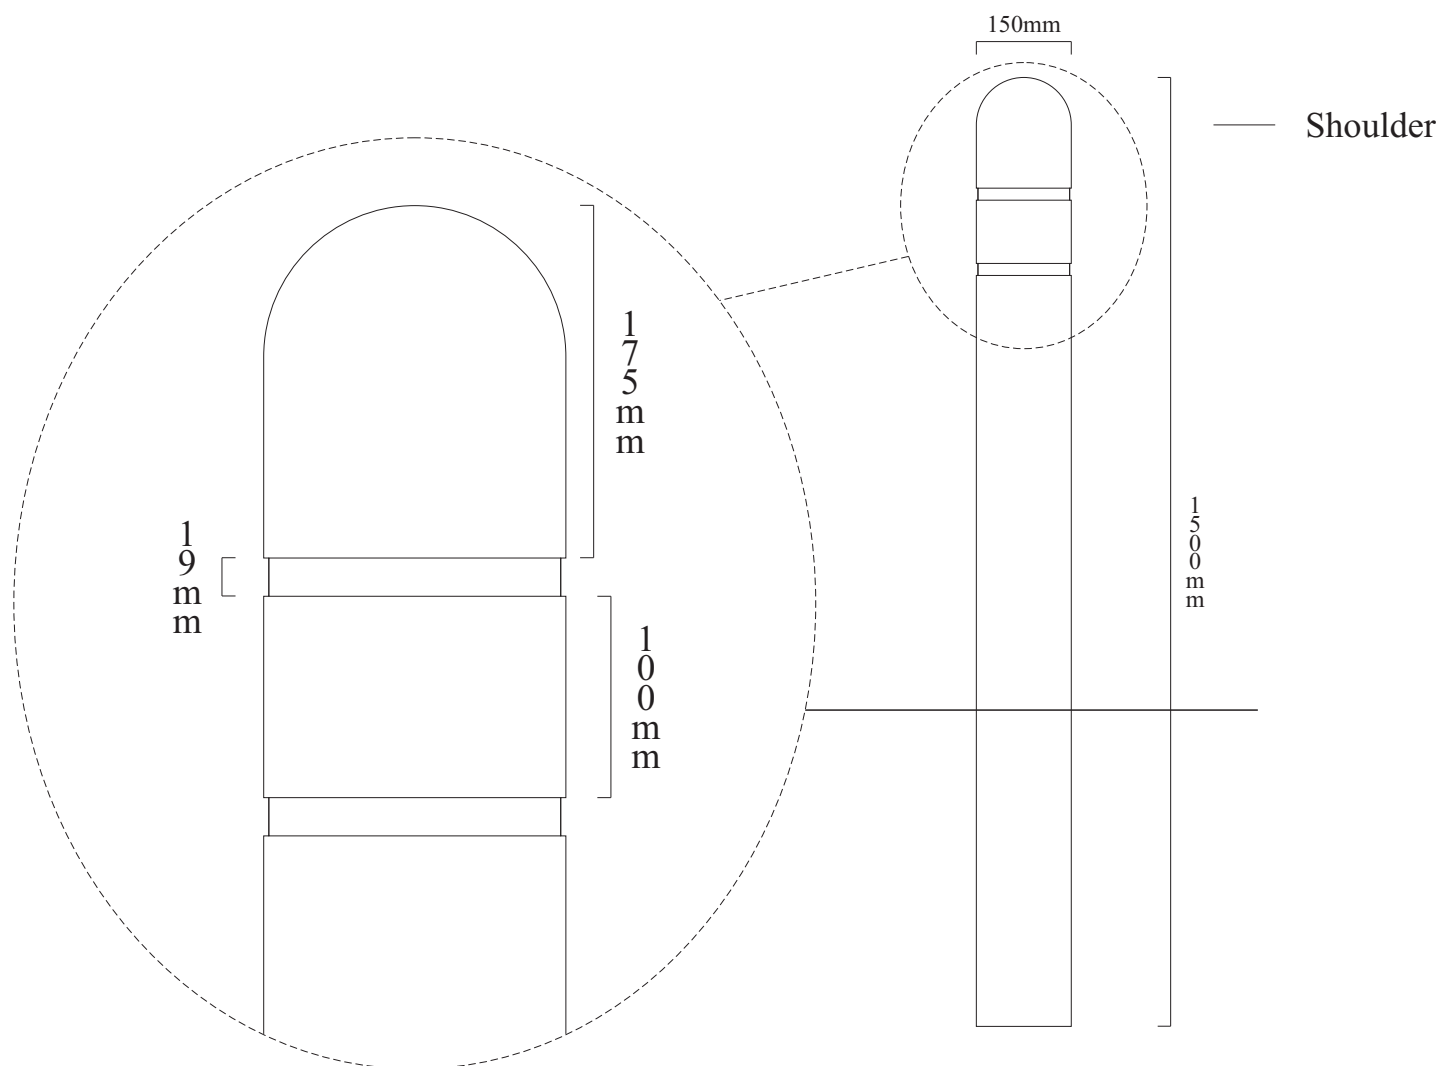

150mm Round Bollard

Standard Modifications

Mod # 3: Single Collar Route

Mod # 6: Double Collar Route

**Refer to individual modification sheets for individual specifications*

Mod
3

Mod
6

Bollard Modification

150 mm Round Bollard - Modification #3

Route

Distance from top of bollard to top of route: **175mm**

Route size: **19mm**

Bollard Modification

150 mm Round Bollard - Modification #6

Route

Distance from top of bollard to top of route: **175mm**

Distance from bottom of route to top of route: **100mm**

Route size: **19mm**