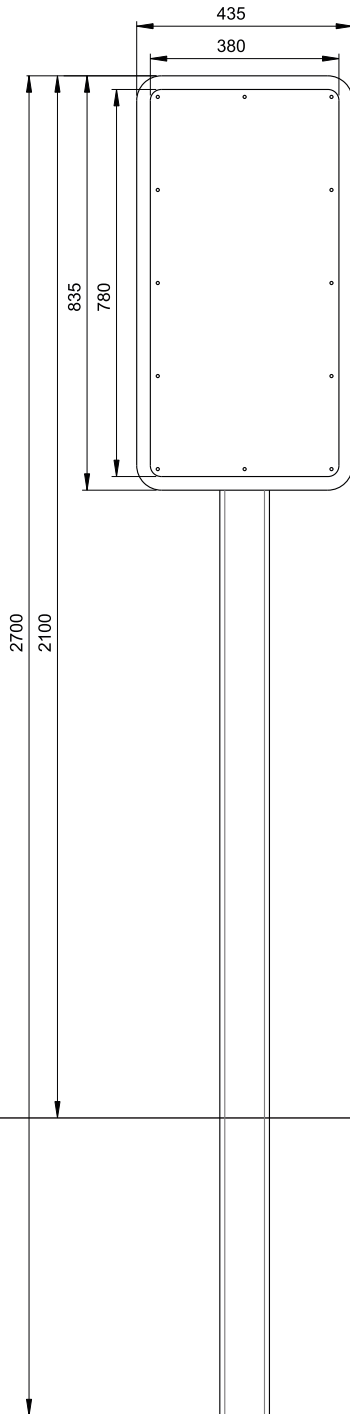

Replas Signs

Engineering Drawing - Paddle Sign

Composite Fibre Paddle Sign

Top

Front View

Side

Isometric

All dimensions are in millimetres unless otherwise stated.