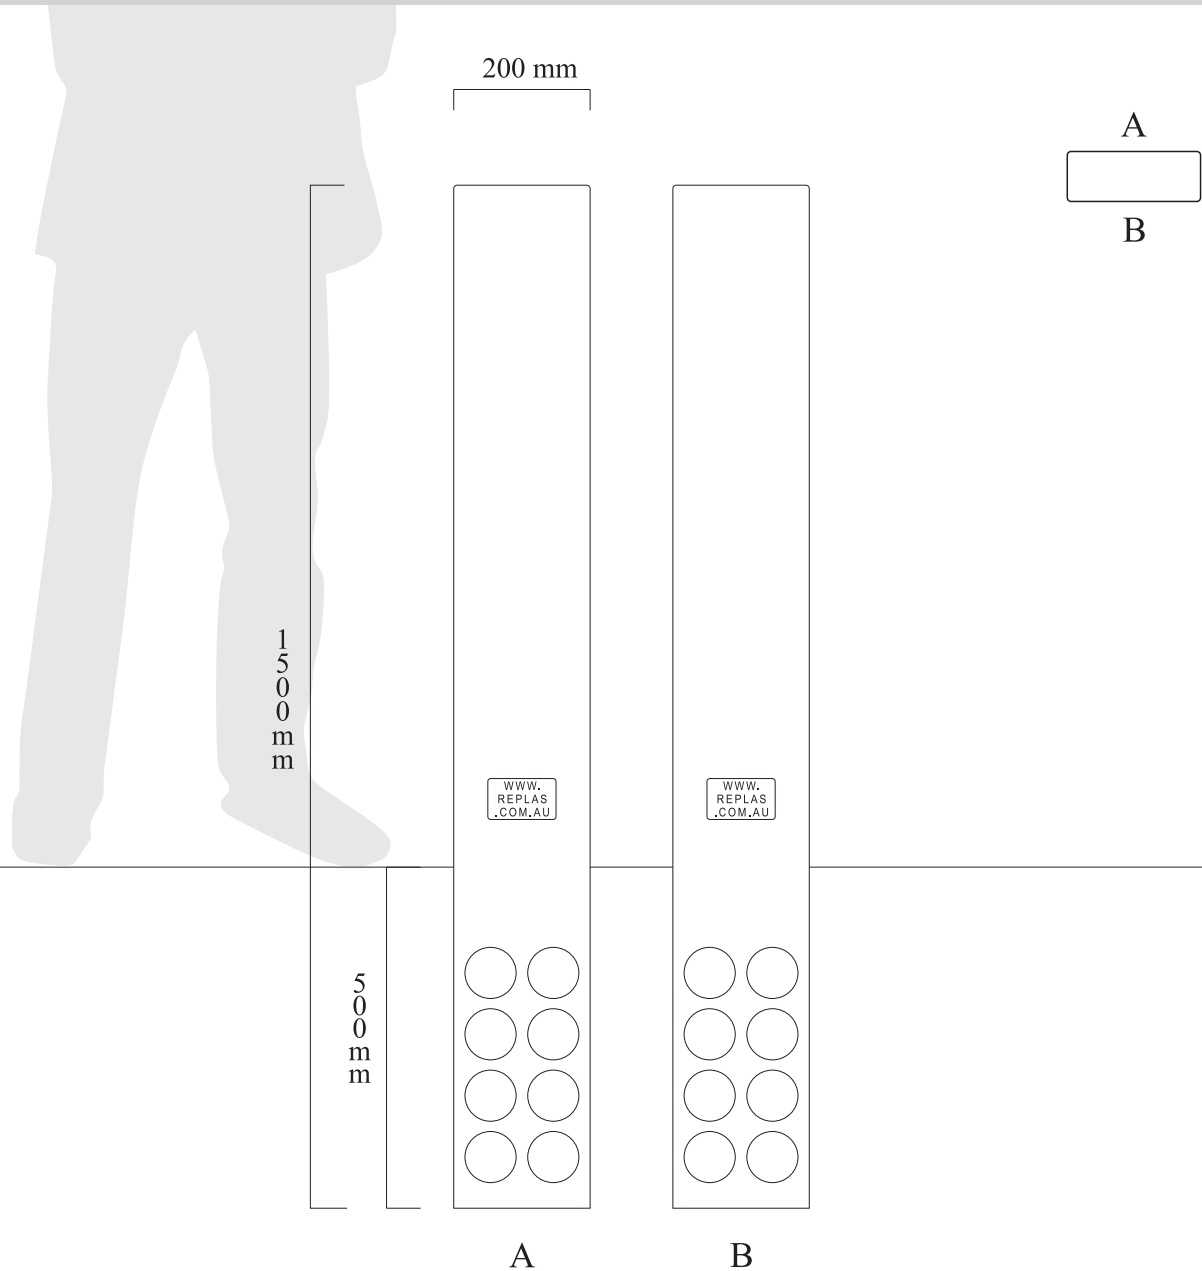

Brolga Bollard

Flat Top - Specifications 1.2 metres

Colours available: Black Blue* Brown* Green* Grey*

Wall thickness: 16 mm

Installation depth: 450-600 mm

Max bollards per pallet: 55

Measurements are subject to a 2-3 mm variance due to expansion/contraction of recycled plastic.

**Please note these colours are available for large orders only.*

www.replas.com.au

Brolga Bollard

Flat Top - Specifications 1.5 metres

Colours available: Black Blue* Brown* Green* Grey*

Wall thickness: 16 mm

Installation depth: 450-600 mm

Max bollards per pallet: 55

Measurements are subject to a 2-3 mm variance due to expansion/contraction of recycled plastic.

**Please note these colours are available for large orders only.*