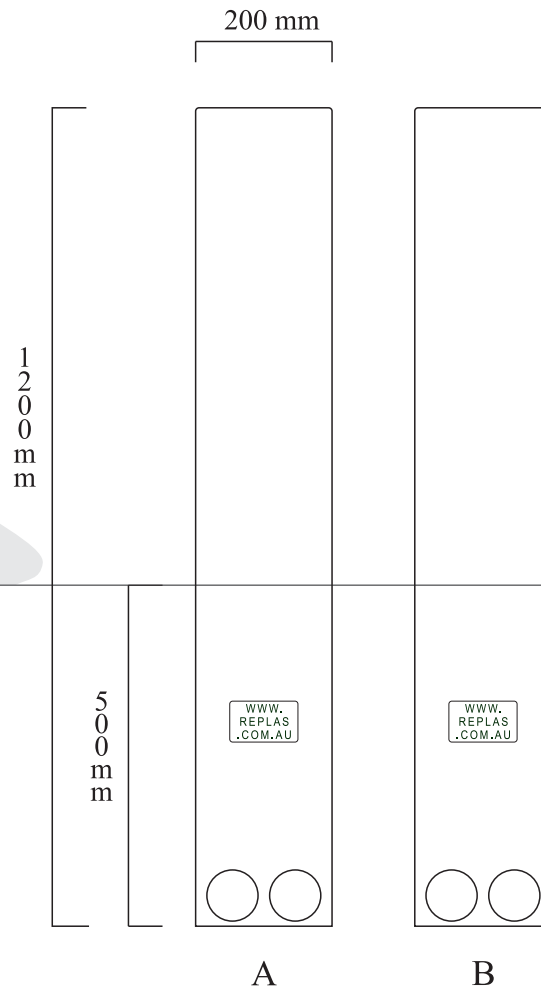

Brolga Bollard

Flat Top - Specifications 1.2 metres

Colours available: Black Blue* Brown* Green* Grey*

Wall thickness: 16 mm

Installation depth: 450-600 mm

Max bollards per pallet: 55

Measurements are subject to a 2-3 mm variance due to expansion/contraction of recycled plastic.

**Please note these colours are available for large orders only.*

www.replas.com.au

Brolga Bollard

Flat Top - Specifications 1.5 metres

Colours available: Black Blue* Brown* Green* Grey*

Wall thickness: 16 mm

Installation depth: 450-600 mm

Max bollards per pallet: 55

Measurements are subject to a 2-3 mm variance due to expansion/contraction of recycled plastic.

**Please note these colours are available for large orders only.*