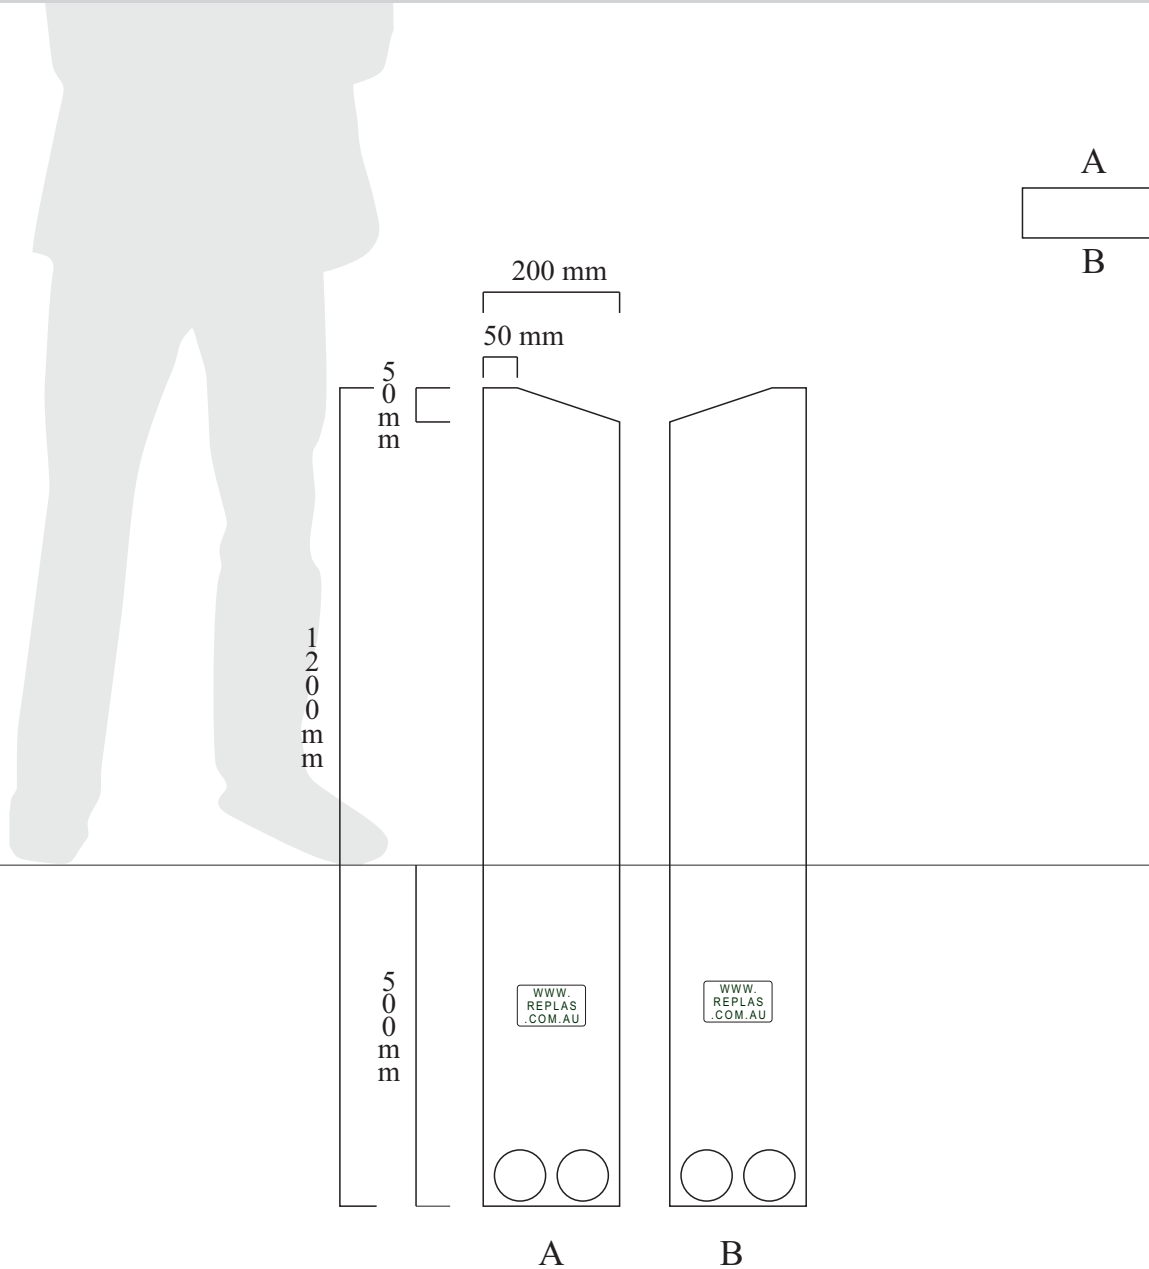

Brolga Bollard

Specifications

Colours available: Black Blue* Brown* Green* Grey*

Wall thickness: 16 mm

Installation depth: 450-600 mm

Max bollards per pallet: 55

Measurements are subject to a 2-3 mm variance due to expansion/contraction of recycled plastic.