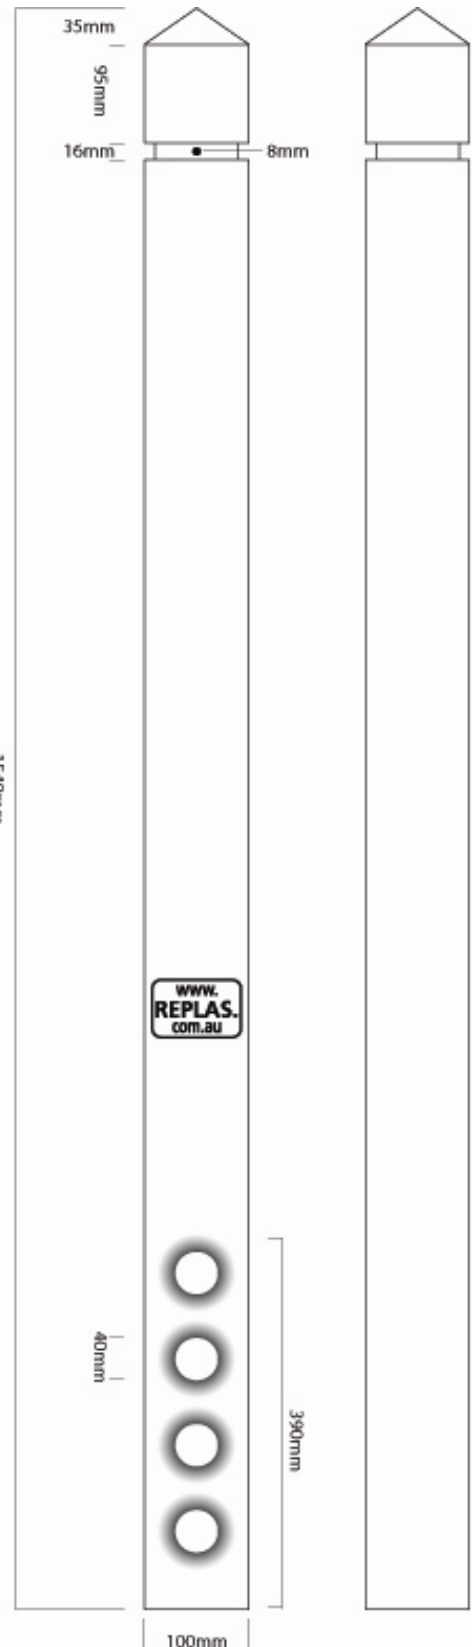

100mm Square Bollard

The 100mm square bollard is the perfect alternative to cheap timber bollards, only with the added benefit of no splitting, cracking, rotting or splitting. It is also immune to termites and will not require painting. This environmentally sound bollard is 1.5m high and perfect for parks, walking tracks, ovals, sporting facilities and the list goes on!

Reflective tape can be used inside the collar if need be!

\$19.90

Available in:

Green Black Grey

Moulded holes to assist with concreting

A moulded collar that creates a defined look!

1800 REPLAS

www.replas.com.au